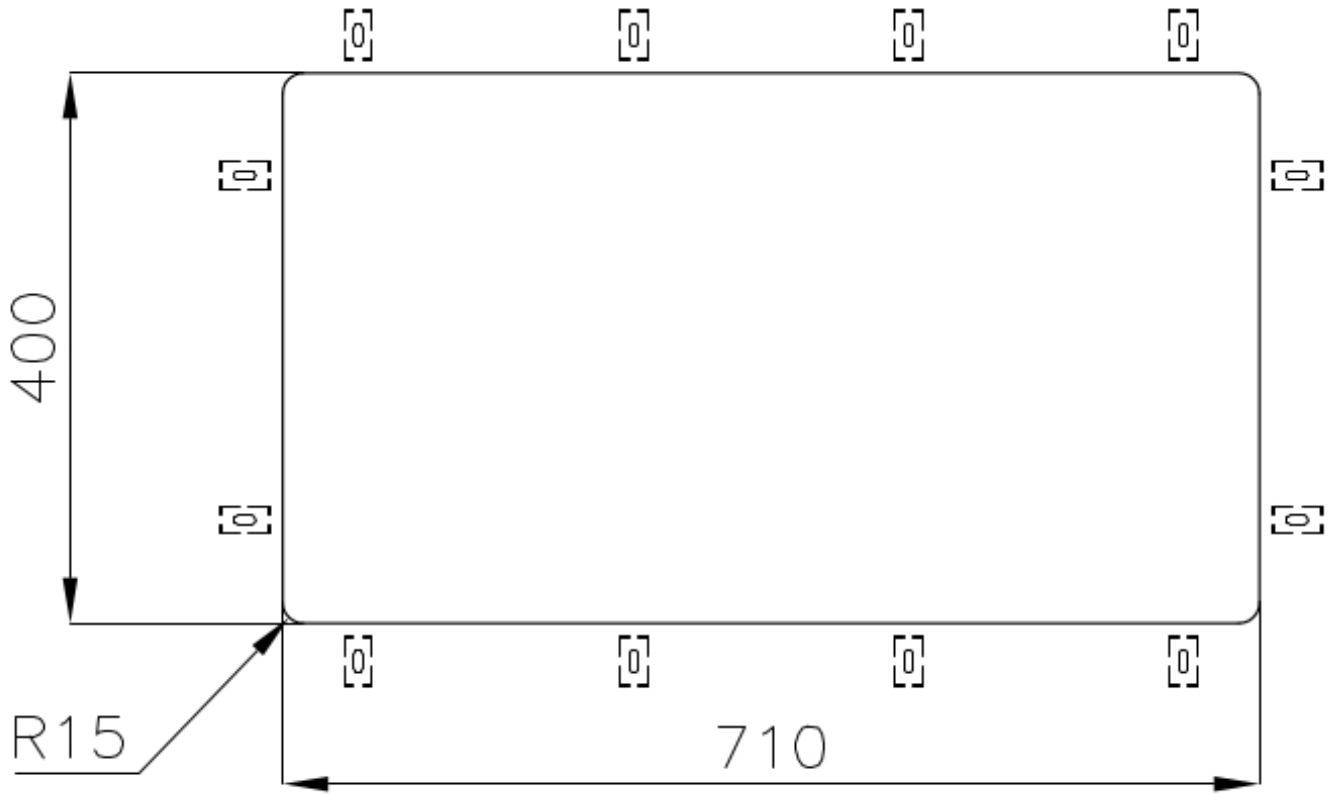

Material AISI 304 stainless steel

Texture Fumé

Base 80 cm

Dimensions 750 x 440 mm

Standard fittings Fixing hooks, gasket, drain, overflow and siphon, boxed packing

Mixer holes No standard holes

Built-in hole [View technical data sheet](#)

Drainer No

Width 75 cm

Bowl dimension 710 x 400 mm

Number of bowls 1 bowl

Waste fitting 3,5" drain

FEATURES

Basket 3,5" waste fitting The drain is equipped with a large 3.5" drain, with the practical basket cap that prevents the discharge of solid parts.

Small radius Bowls with squared shapes with a modern design and an increased capacity, for a minimal aesthetics connected with an extreme practicality.

TECHNICAL DATA

Cut out size
Dimensioni per foratura top